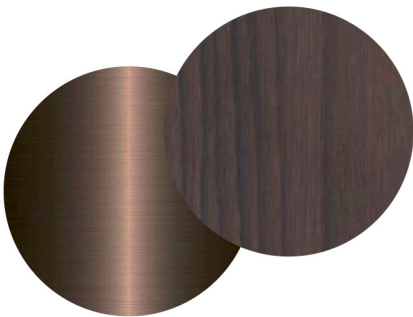

FINISHES

ITEM 3652

BB
Natural brass finish.

BR
Brushed bronze finish.

RK
Peacock structure in brushed bronze finish; ceiling fixture in black matte paint.

BK
Peacock structure in natural brass; ceiling fixture in black matte paint.

ITEM 3651

WR
Peacock structure in open-pore oak veneer and transparent opaque protection finish on wood; metal details in brushed bronze finish.

WK
Peacock structure in open-pore oak veneer and transparent opaque protection finish on wood; metal details in black matte paint.

WX
Peacock structure in open-pore oak veneer and transparent opaque protection finish on wood; metal details in brushed bronze finish. Ceiling box in black matte paint.

ITEM 3658 Mix of 3651 and 3652 items